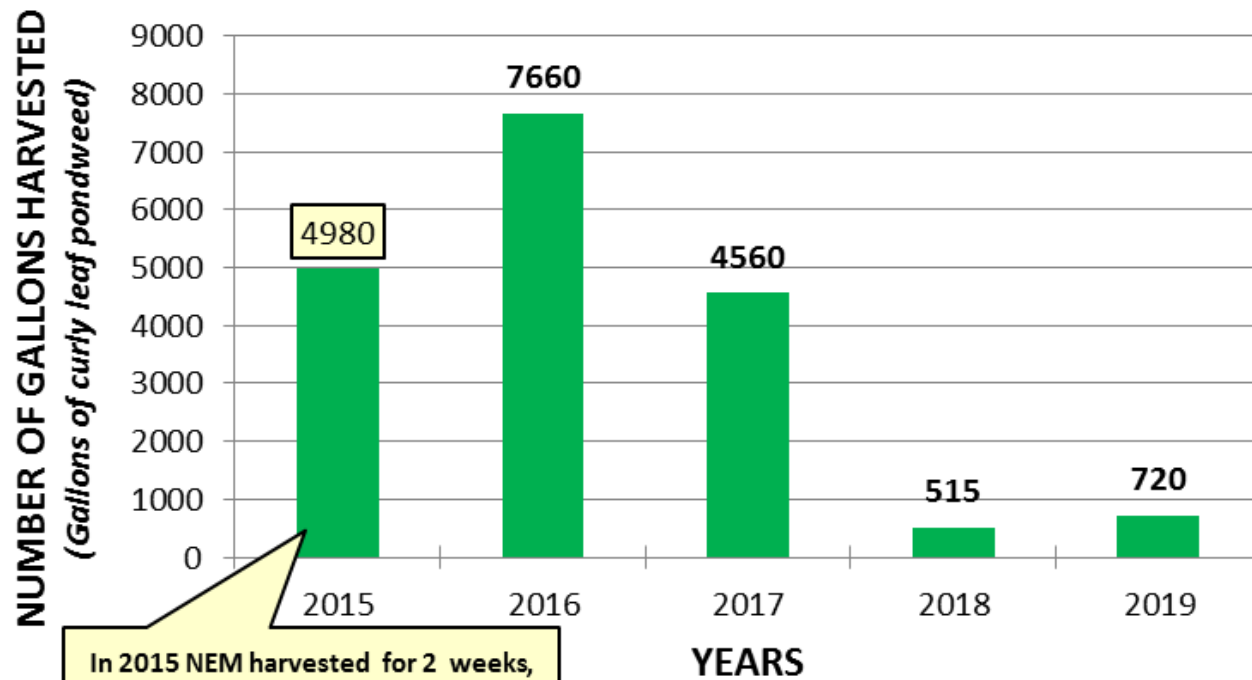

## New England Milfoil History at West Pond

In 2015 NEM harvested for 2 weeks,  
not 3 weeks as in 2016-19.